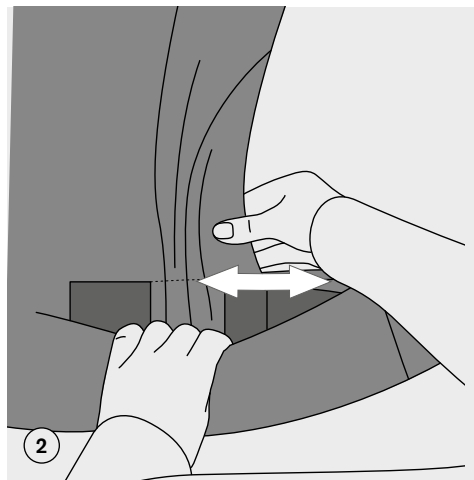

# SETTING

ADJUSTING THE PANEL WIDTH

Age	Size (length)	Recommended Panelwidth	Panel adjustment
Newborn - 1month	50 - 56 cm	20 - 27 cm	0 - 1 m
1 -5 months	56 - 62 cm	27 - 32 cm	1 m - 5 m
5 - 12 month	62 - 74 cm	32 - 37 cm	5 m - 12 m
12 months - 18 months	74 - 80 cm	37 - 40 cm	12 m - 18 m
> 18 months	> 80 cm	40 - 42 cm	> 18 m