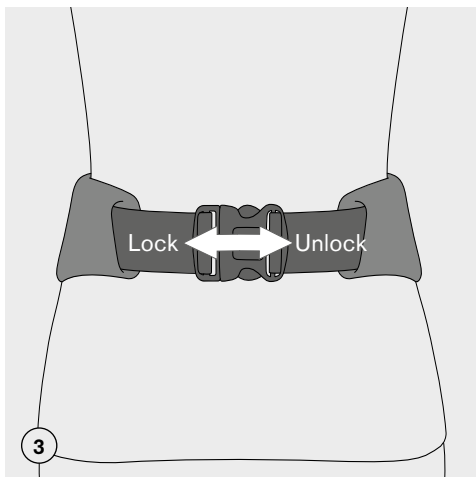

# SETTING

ADJUSTING THE PANEL WIDTH

Age	Size (length)	Recommended Panelwidth	Panel adjustment
Newborn - 1month	50 - 56 cm	20 - 27 cm	0 - 1 m
1 -5 months	56 - 62 cm	27 - 32 cm	1 m - 5 m
5 - 12 month	62 - 74 cm	32 - 37 cm	5 m - 12 m
12 months - 18 months	74 - 80 cm	37 - 40 cm	12 m - 18 m
> 18 months	> 80 cm	40 - 42 cm	> 18 m

# SETTING

ADJUSTING THE PANEL HEIGHT

# SETTING

USING THE WAIST BELT