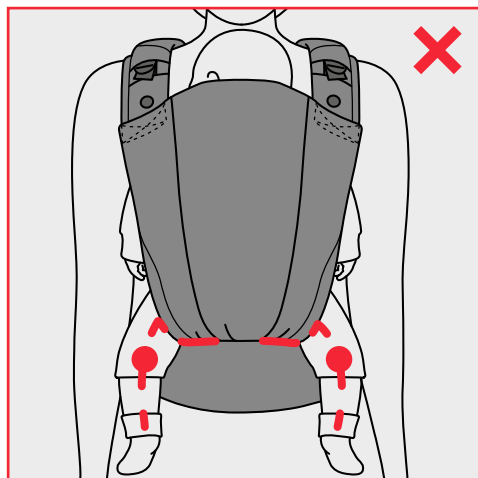

# INDEX

---

	Setting – Adjusting the Panel width	6
	Setting – Adjusting the Panel height	10
	Setting – Using the Waist belt	13
	Setting – Using the Headrest	17
	Setting – Hiding sternum strap	23
	Front Carry – Put the baby in - parallel	25
	Front Carry – Take the baby out - parallel	31
	Front Carry – Put the baby in - crossed	33
	Front Carry – Take the baby out - crossed	40
	Back Carry – Put the baby in	42
	Back Carry – Take the baby out	47
	Hip Carry – Put the baby in	51
	Hip Carry – Take the baby out	56

# SETTING

ADJUSTING THE PANEL WIDTH

Age	Size (length)	Recommended Panelwidth	Panel adjustment
Newborn - 1month	50 - 56 cm	20 - 27 cm	0 - 1 m
1 -5 months	56 - 62 cm	27 - 32 cm	1 m - 5 m
5 - 12 month	62 - 74 cm	32 - 37 cm	5 m - 12 m
12 months - 18 months	74 - 80 cm	37 - 40 cm	12 m - 18 m
> 18 months	> 80 cm	40 - 42 cm	> 18 m