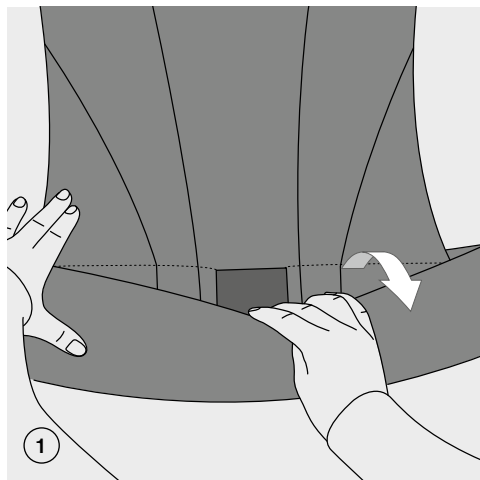

# SETTING

ADJUSTING THE PANEL WIDTH

Age	Size (length)	Recommended Panelwidth	Panel adjustment
Newborn - 1month	50 - 56 cm	20 - 27 cm	0 - 1 m
1 -5 months	56 - 62 cm	27 - 32 cm	1 m - 5 m
5 - 12 month	62 - 74 cm	32 - 37 cm	5 m - 12 m
12 months - 18 months	74 - 80 cm	37 - 40 cm	12 m - 18 m
> 18 months	> 80 cm	40 - 42 cm	> 18 m