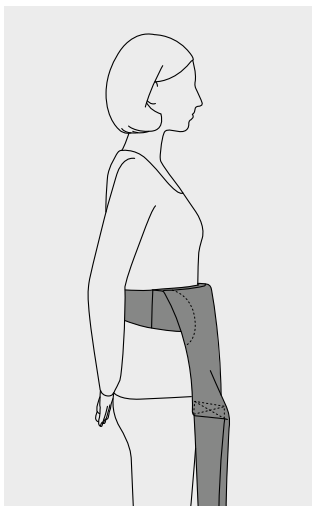

# SETTING

ADJUSTING THE PANEL WIDTH

Age	Size (length)	Recommended Panelwidth	Panel adjustment
Newborn - 1month	50 - 56 cm	20 - 27 cm	0 - 1 m
1 -5 months	56 - 62 cm	27 - 32 cm	1 m - 5 m
5 - 12 month	62 - 74 cm	32 - 37 cm	5 m - 12 m
12 months - 18 months	74 - 80 cm	37 - 40 cm	12 m - 18 m
> 18 months	> 80 cm	40 - 42 cm	> 18 m

# SETTING

ADJUSTING THE PANEL HEIGHT

# SETTING

USING THE WAIST BELT