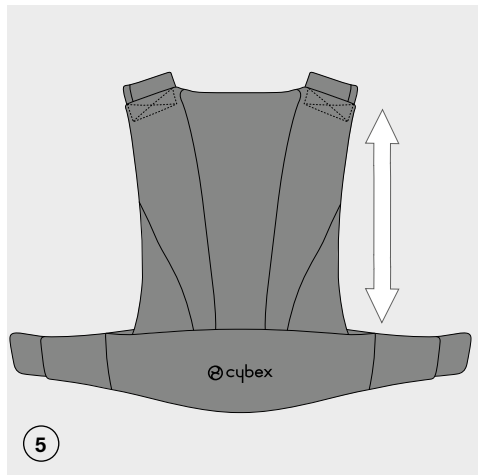

# SETTING

ADJUSTING THE PANEL WIDTH

Age	Size (length)	Recommended Panelwidth	Panel adjustment
Newborn - 1month	50 - 56 cm	20 - 27 cm	0 - 1 m
1 -5 months	56 - 62 cm	27 - 32 cm	1 m - 5 m
5 - 12 month	62 - 74 cm	32 - 37 cm	5 m - 12 m
12 months - 18 months	74 - 80 cm	37 - 40 cm	12 m - 18 m
> 18 months	> 80 cm	40 - 42 cm	> 18 m

# SETTING

ADJUSTING THE PANEL HEIGHT