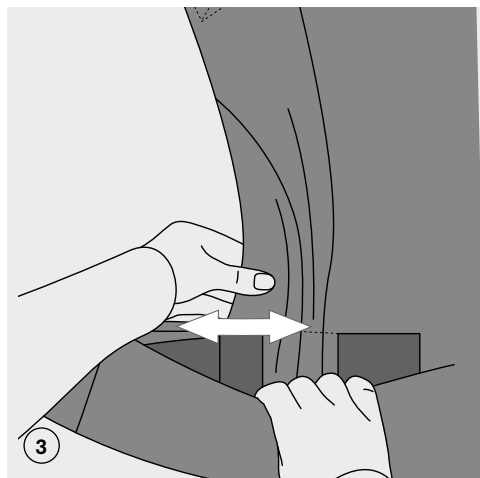

# SETTING

ADJUSTING THE PANEL WIDTH

Age	Size (length)	Recommended Panelwidth	Panel adjustment
Newborn - 1month	50 - 56 cm	20 - 27 cm	0 - 1 m
1 -5 months	56 - 62 cm	27 - 32 cm	1 m - 5 m
5 - 12 month	62 - 74 cm	32 - 37 cm	5 m - 12 m
12 months - 18 months	74 - 80 cm	37 - 40 cm	12 m - 18 m
> 18 months	> 80 cm	40 - 42 cm	> 18 m