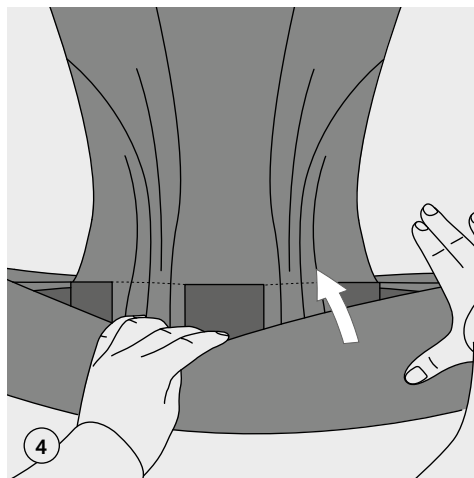

# SETTING

ADJUSTING THE PANEL WIDTH

Age	Size (length)	Recommended Panelwidth	Panel adjustment
Newborn - 1month	50 - 56 cm	20 - 27 cm	0 - 1 m
1 -5 months	56 - 62 cm	27 - 32 cm	1 m - 5 m
5 - 12 month	62 - 74 cm	32 - 37 cm	5 m - 12 m
12 months - 18 months	74 - 80 cm	37 - 40 cm	12 m - 18 m
> 18 months	> 80 cm	40 - 42 cm	> 18 m

# SETTING

ADJUSTING THE PANEL HEIGHT