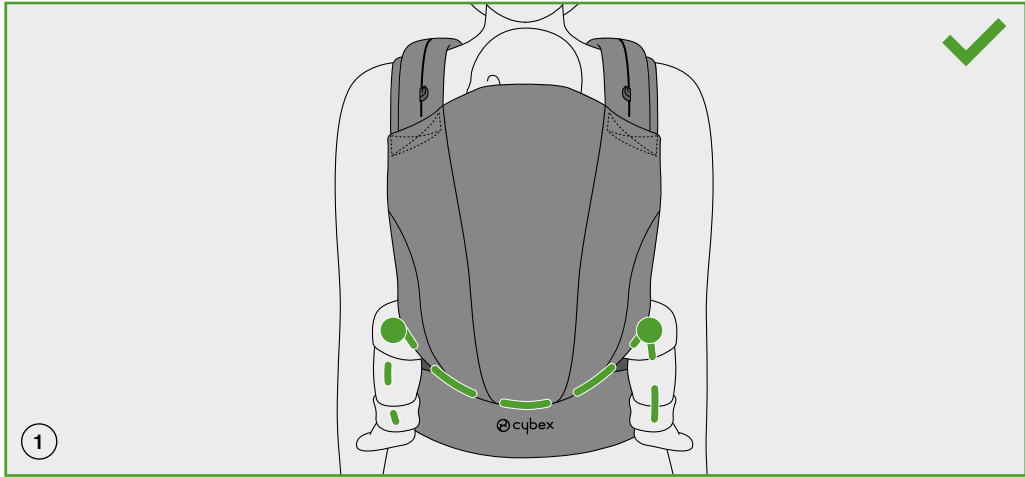

# INDEX

---

	Setting – Adjusting the Panel width	6
	Setting – Adjusting the Panel height	10
	Setting – Using the Waist belt	13
	Setting – Using the Headrest	17
	Setting – Fixation sternum strap	23
	Front Carry – Put the baby in	25
	Front Carry – Take the baby out	31
	Back Carry – Put the baby in	33
	Back Carry – Take the baby out	40
	Hip Carry – Put the baby in	43
	Hip Carry – Take the baby out	50

# SETTING

ADJUSTING THE PANEL WIDTH

Age	Size (length)	Recommended Panelwidth	Panel adjustment
Newborn - 1 month	50 - 56 cm	20 - 27 cm	0 - 1 m
1 - 5 months	56 - 62 cm	27 - 32 cm	1 m - 5 m
5 - 12 month	62 - 74 cm	32 - 37 cm	5 m - 12 m
12 months - 18 months	74 - 80 cm	37 - 40 cm	12 m - 18 m
> 18 months	> 80 cm	40 - 42 cm	> 18 m