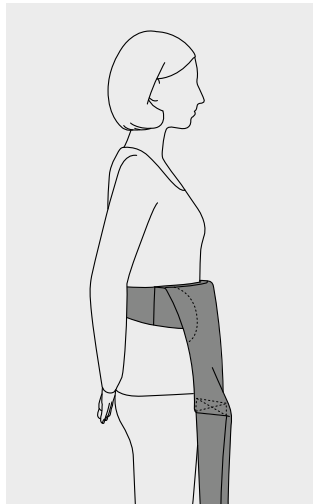

# SETTING

ADJUSTING THE PANEL WIDTH

Age	Size (length)	Recommended Panelwidth	Panel adjustment
Newborn - 1 month	50 - 56 cm	20 - 27 cm	0 - 1 m
1 - 5 months	56 - 62 cm	27 - 32 cm	1 m - 5 m
5 - 12 month	62 - 74 cm	32 - 37 cm	5 m - 12 m
12 months - 18 months	74 - 80 cm	37 - 40 cm	12 m - 18 m
> 18 months	> 80 cm	40 - 42 cm	> 18 m

# SETTING

ADJUSTING THE PANEL HEIGHT

# SETTING

USING THE WAIST BELT