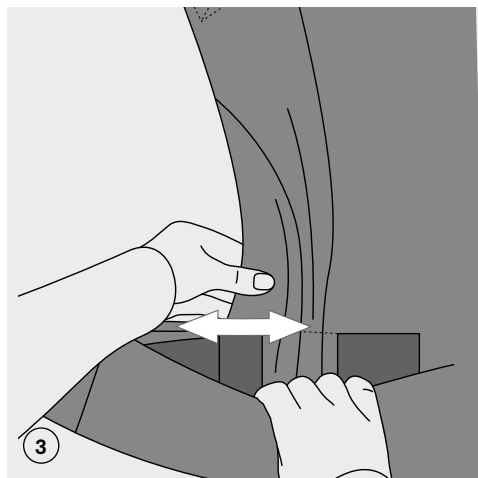

# SETTING

ADJUSTING THE PANEL WIDTH

Age	Size (length)	Recommended Panelwidth	Panel adjustment
Newborn - 1 month	50 - 56 cm	20 - 27 cm	0 - 1 m
1 - 5 months	56 - 62 cm	27 - 32 cm	1 m - 5 m
5 - 12 month	62 - 74 cm	32 - 37 cm	5 m - 12 m
12 months - 18 months	74 - 80 cm	37 - 40 cm	12 m - 18 m
> 18 months	> 80 cm	40 - 42 cm	> 18 m