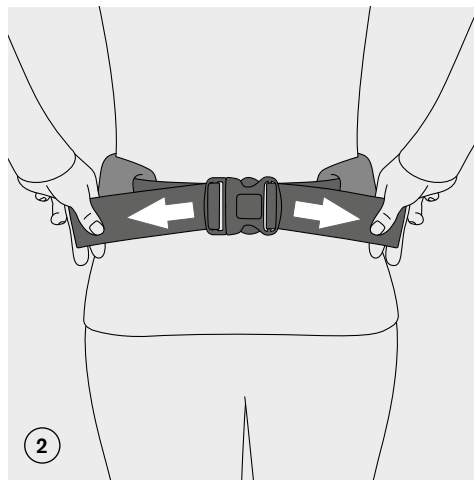

# SETTING

ADJUSTING THE PANEL WIDTH

Age	Size (length)	Recommended Panelwidth	Panel adjustment
Newborn - 1 month	50 - 56 cm	20 - 27 cm	0 - 1 m
1 - 5 months	56 - 62 cm	27 - 32 cm	1 m - 5 m
5 - 12 month	62 - 74 cm	32 - 37 cm	5 m - 12 m
12 months - 18 months	74 - 80 cm	37 - 40 cm	12 m - 18 m
> 18 months	> 80 cm	40 - 42 cm	> 18 m

# SETTING

USING THE WAIST BELT