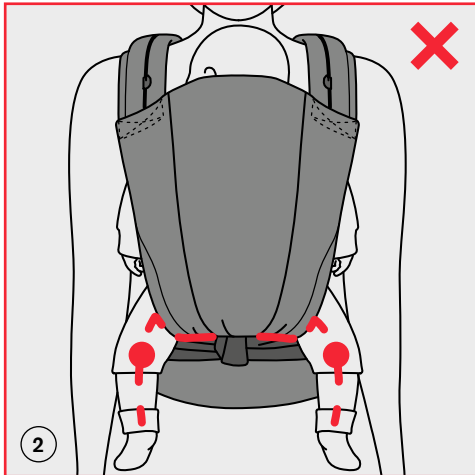

# INDEX

---

	Setting – Adjusting the Panel width	6
	Setting – Adjusting the Panel height	10
	Setting – Using the Waist belt	13
	Setting – Using the Headrest	17
	Setting – Fixation sternum strap	23
	Front Carry – Put the baby in	25
	Front Carry – Take the baby out	31
	Back Carry – Put the baby in	33
	Back Carry – Take the baby out	40
	Hip Carry – Put the baby in	43
	Hip Carry – Take the baby out	50

# SETTING

ADJUSTING THE PANEL WIDTH

Age	Size (length)	Recommended Panelwidth	Panel adjustment
Newborn - 1 month	50 - 56 cm	20 - 27 cm	0 - 1 m
1 - 5 months	56 - 62 cm	27 - 32 cm	1 m - 5 m
5 - 12 month	62 - 74 cm	32 - 37 cm	5 m - 12 m
12 months - 18 months	74 - 80 cm	37 - 40 cm	12 m - 18 m
> 18 months	> 80 cm	40 - 42 cm	> 18 m