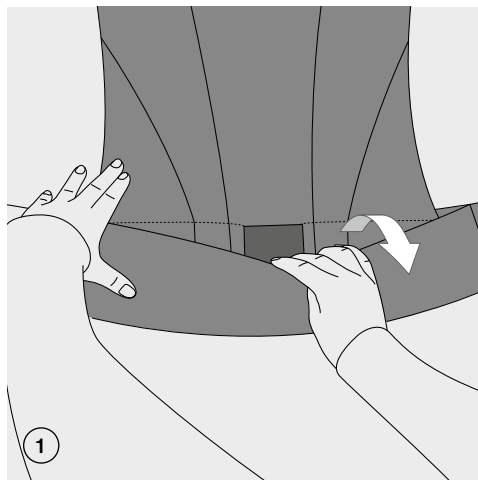

# SETTING

ADJUSTING THE PANEL WIDTH

Age	Size (length)	Recommended Panelwidth	Panel adjustment
Newborn - 1 month	50 - 56 cm	20 - 27 cm	0 - 1 m
1 - 5 months	56 - 62 cm	27 - 32 cm	1 m - 5 m
5 - 12 month	62 - 74 cm	32 - 37 cm	5 m - 12 m
12 months - 18 months	74 - 80 cm	37 - 40 cm	12 m - 18 m
> 18 months	> 80 cm	40 - 42 cm	> 18 m