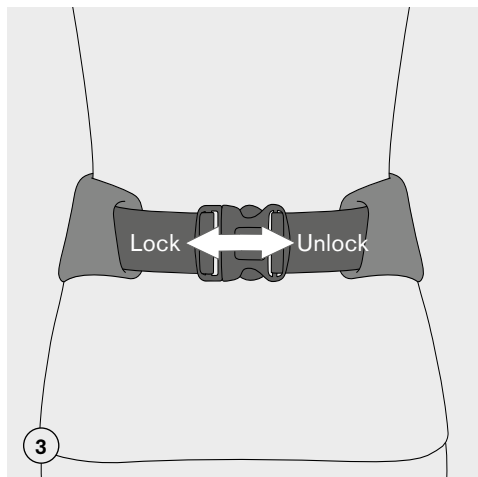

# SETTING

ADJUSTING THE PANEL WIDTH

Age	Size (length)	Recommended Panelwidth	Panel adjustment
Newborn - 1 month	50 - 56 cm	20 - 27 cm	0 - 1 m
1 - 5 months	56 - 62 cm	27 - 32 cm	1 m - 5 m
5 - 12 month	62 - 74 cm	32 - 37 cm	5 m - 12 m
12 months - 18 months	74 - 80 cm	37 - 40 cm	12 m - 18 m
> 18 months	> 80 cm	40 - 42 cm	> 18 m

# SETTING

ADJUSTING THE PANEL HEIGHT

# SETTING

USING THE WAIST BELT