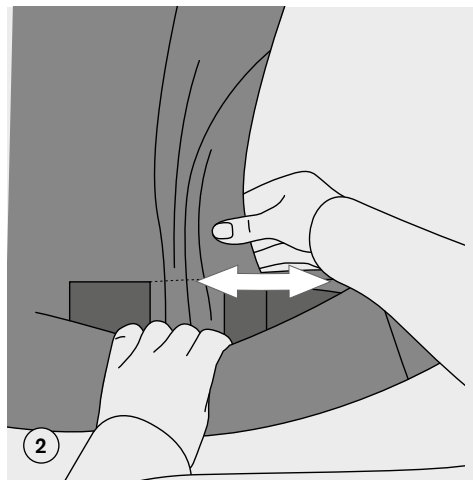

# SETTING

ADJUSTING THE PANEL WIDTH

Age	Size (length)	Recommended Panelwidth	Panel adjustment
Newborn - 1 month	50 - 56 cm	20 - 27 cm	0 - 1 m
1 - 5 months	56 - 62 cm	27 - 32 cm	1 m - 5 m
5 - 12 month	62 - 74 cm	32 - 37 cm	5 m - 12 m
12 months - 18 months	74 - 80 cm	37 - 40 cm	12 m - 18 m
> 18 months	> 80 cm	40 - 42 cm	> 18 m

# SETTING

ADJUSTING THE PANEL HEIGHT