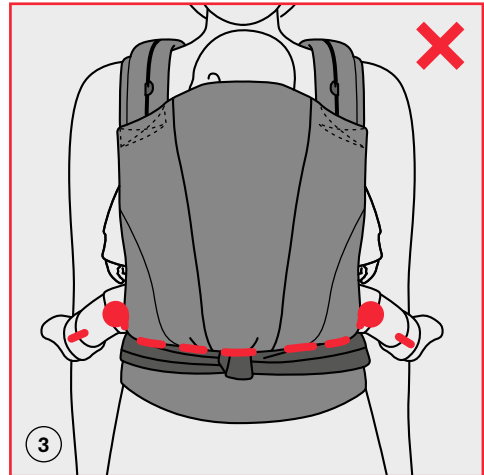

# INDEX

---

	Setting – Adjusting the Panel width	6
	Setting – Adjusting the Panel height	10
	Setting – Using the Waist belt	13
	Setting – Using the Headrest	17
	Setting – Fixation sternum strap	23
	Front Carry – Put the baby in	25
	Front Carry – Take the baby out	31
	Back Carry – Put the baby in	33
	Back Carry – Take the baby out	40
	Hip Carry – Put the baby in	43
	Hip Carry – Take the baby out	50

# SETTING

ADJUSTING THE PANEL WIDTH

Age	Size (length)	Recommended Panelwidth	Panel adjustment
Newborn - 1 month	50 - 56 cm	20 - 27 cm	0 - 1 m
1 - 5 months	56 - 62 cm	27 - 32 cm	1 m - 5 m
5 - 12 month	62 - 74 cm	32 - 37 cm	5 m - 12 m
12 months - 18 months	74 - 80 cm	37 - 40 cm	12 m - 18 m
> 18 months	> 80 cm	40 - 42 cm	> 18 m