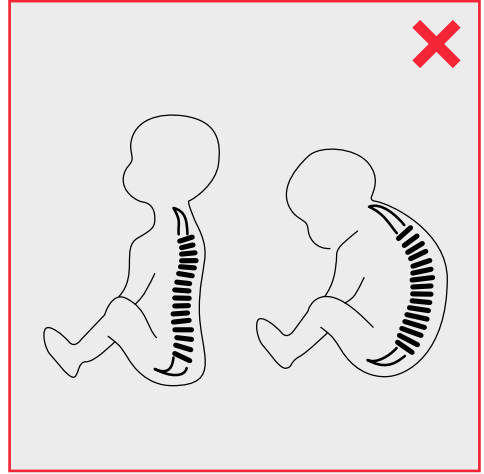

# SETTING

ADJUSTING THE PANEL WIDTH

Age	Size (length)	Recommended Panelwidth	Panel adjustment
Newborn - 1 month	50 - 56 cm	20 - 27 cm	0 - 1 m
1 - 5 months	56 - 62 cm	27 - 32 cm	1 m - 5 m
5 - 12 month	62 - 74 cm	32 - 37 cm	5 m - 12 m
12 months - 18 months	74 - 80 cm	37 - 40 cm	12 m - 18 m
> 18 months	> 80 cm	40 - 42 cm	> 18 m