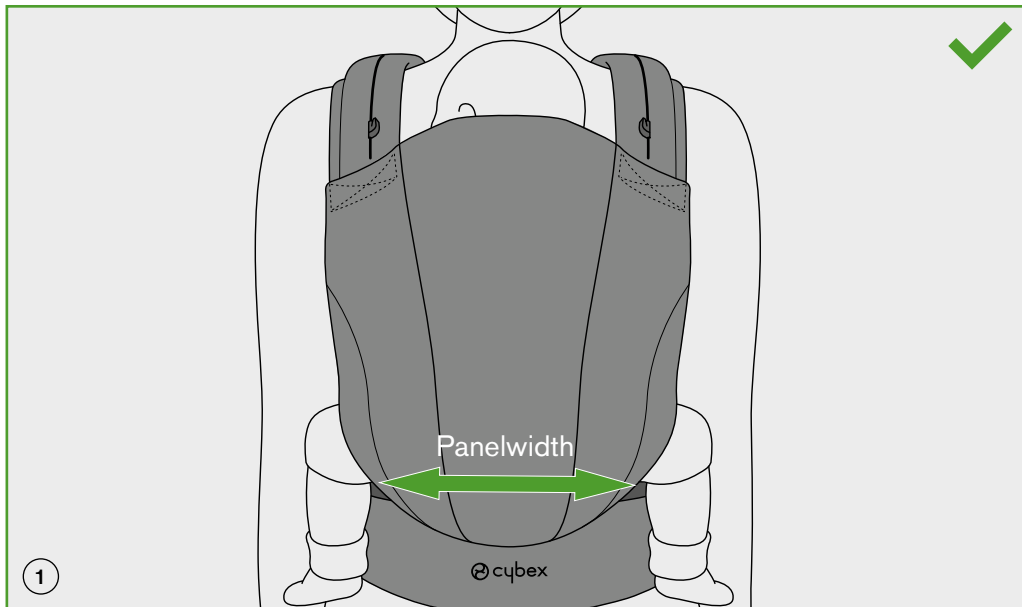

# INDEX

---

	Setting – Adjusting the Panel width	6
	Setting – Adjusting the Panel height	10
	Setting – Using the Waist belt	13
	Setting – Using the Headrest	17
	Setting – Fixation sternum strap	23
	Front Carry – Put the baby in	25
	Front Carry – Take the baby out	31
	Back Carry – Put the baby in	33
	Back Carry – Take the baby out	40
	Hip Carry – Put the baby in	43
	Hip Carry – Take the baby out	50

# SETTING

ADJUSTING THE PANEL WIDTH

Age	Size (length)	Recommended Panelwidth	Panel adjustment
Newborn - 1 month	50 - 56 cm	20 - 27 cm	0 - 1 m
1 - 5 months	56 - 62 cm	27 - 32 cm	1 m - 5 m
5 - 12 month	62 - 74 cm	32 - 37 cm	5 m - 12 m
12 months - 18 months	74 - 80 cm	37 - 40 cm	12 m - 18 m
> 18 months	> 80 cm	40 - 42 cm	> 18 m