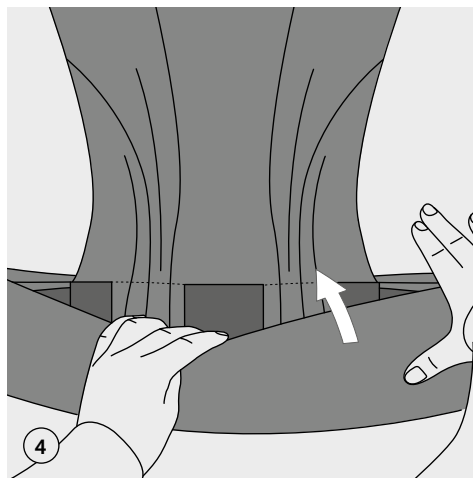

# SETTING

ADJUSTING THE PANEL WIDTH

Age	Size (length)	Recommended Panelwidth	Panel adjustment
Newborn - 1 month	50 - 56 cm	20 - 27 cm	0 - 1 m
1 - 5 months	56 - 62 cm	27 - 32 cm	1 m - 5 m
5 - 12 month	62 - 74 cm	32 - 37 cm	5 m - 12 m
12 months - 18 months	74 - 80 cm	37 - 40 cm	12 m - 18 m
> 18 months	> 80 cm	40 - 42 cm	> 18 m