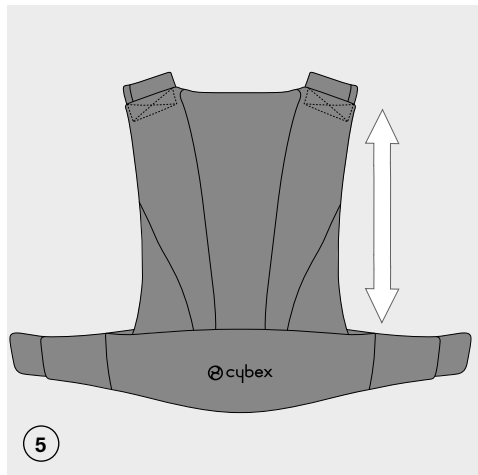

# SETTING

ADJUSTING THE PANEL WIDTH

Age	Size (length)	Recommended Panelwidth	Panel adjustment
Newborn - 1 month	50 - 56 cm	20 - 27 cm	0 - 1 m
1 - 5 months	56 - 62 cm	27 - 32 cm	1 m - 5 m
5 - 12 month	62 - 74 cm	32 - 37 cm	5 m - 12 m
12 months - 18 months	74 - 80 cm	37 - 40 cm	12 m - 18 m
> 18 months	> 80 cm	40 - 42 cm	> 18 m

# SETTING

ADJUSTING THE PANEL HEIGHT